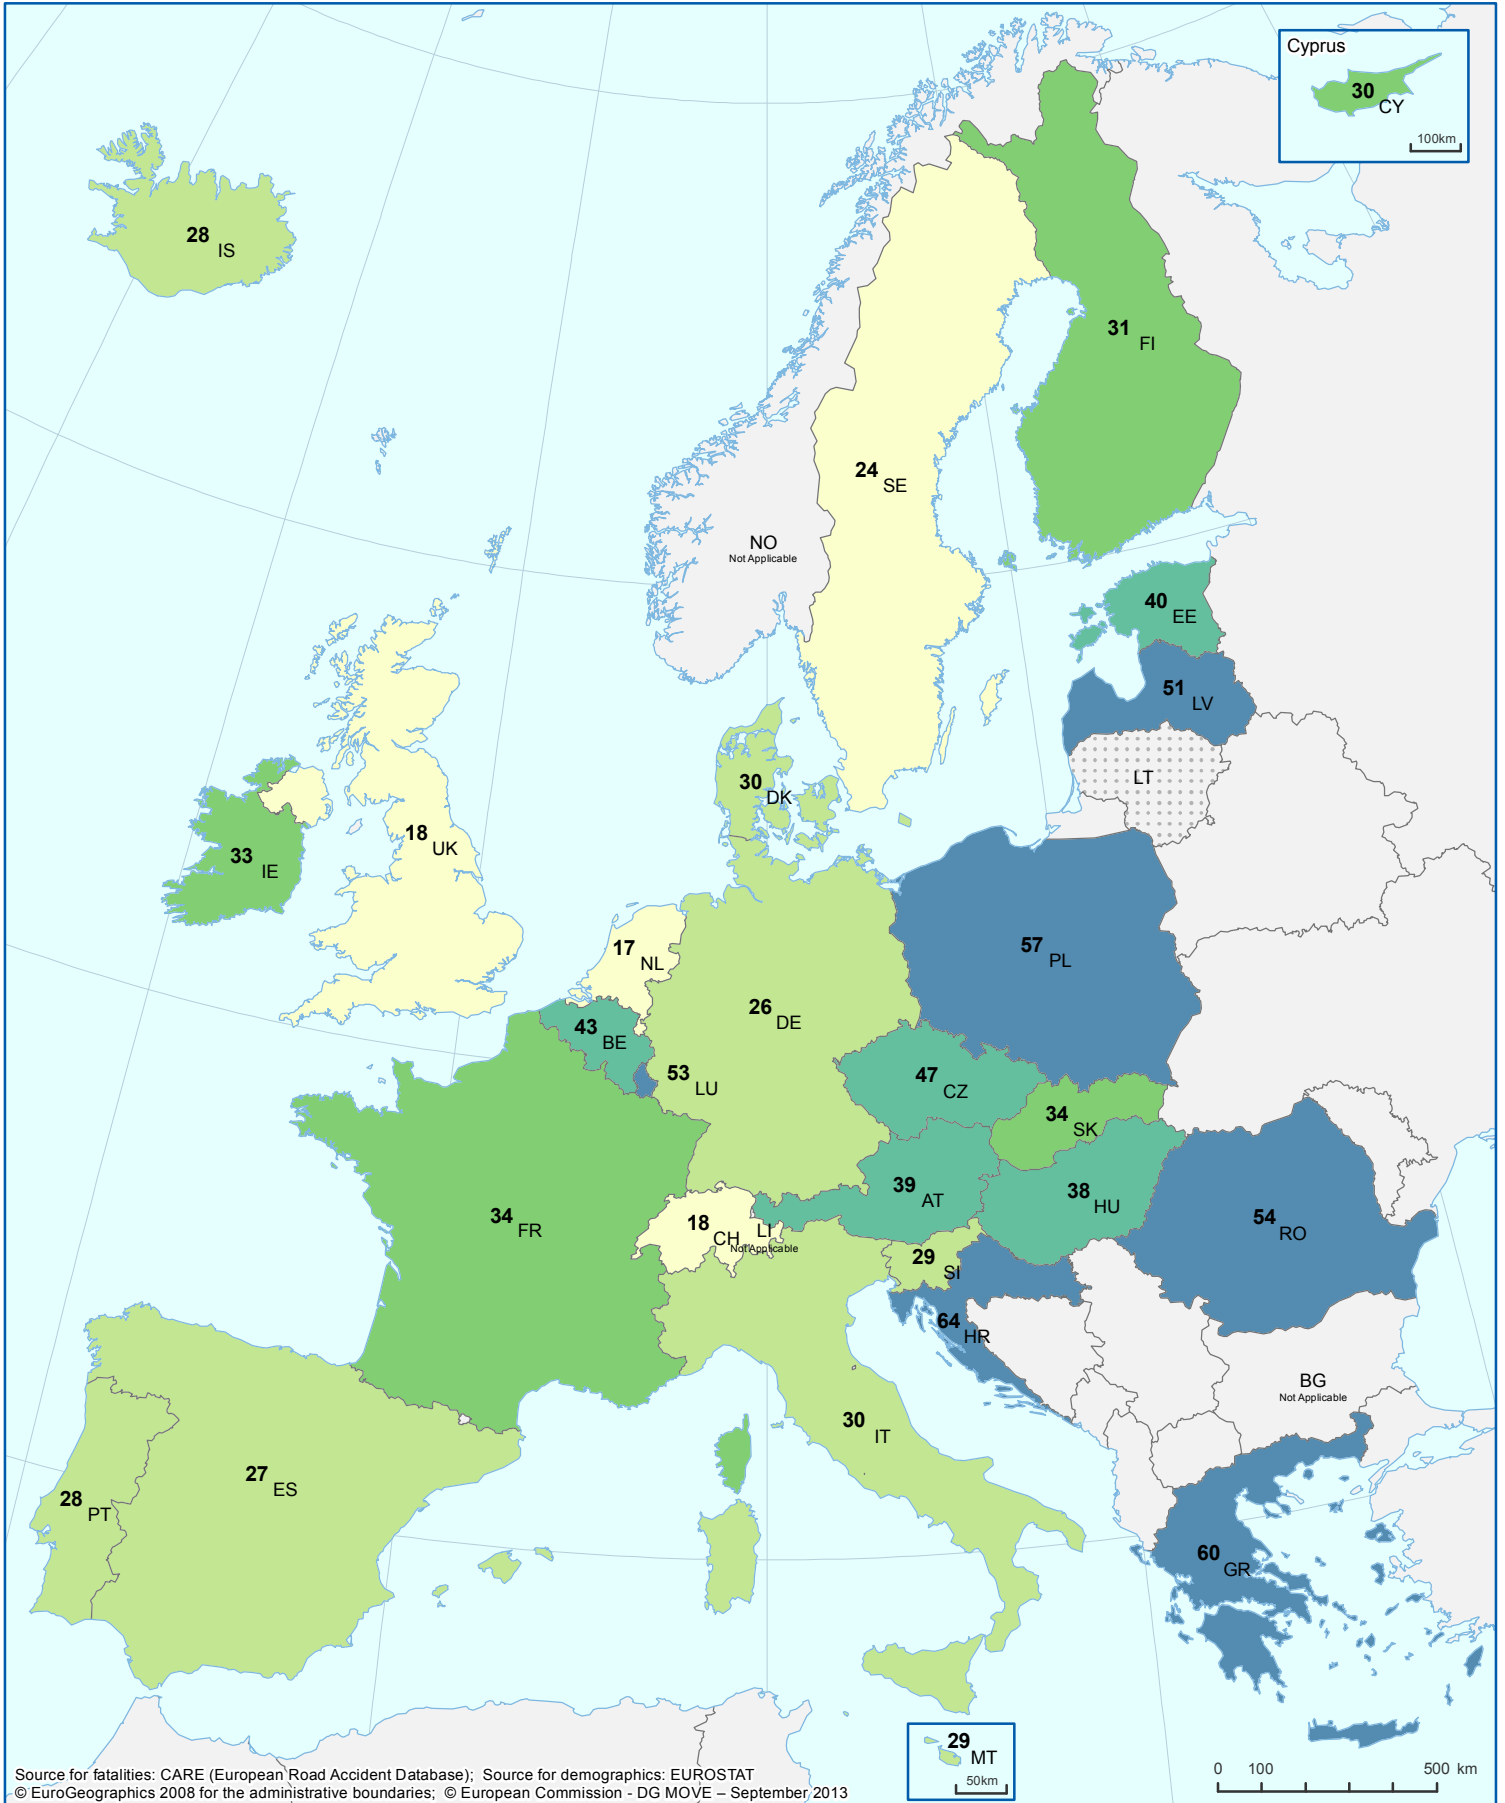

1 / 1 000 000

Road Deaths per Million Inhabitants 2009

Cars and Taxis

data not available

Source for fatalities: CARE (European Road Accident Database); Source for demographics: EUROSTAT
© EuroGeographics 2008 for the administrative boundaries; © European Commission - DG MOVE - September 2013