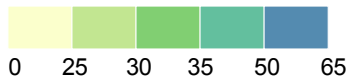

1 / 1 000 000

Road Deaths per Million Inhabitants 2009

Cars and Taxis

data not available

Source for fatalities: CARE (European Road Accident Database); Source for demographics: EUROSTAT
© EuroGeographics 2008 for the administrative boundaries; © European Commission - DG MOVE - September 2013