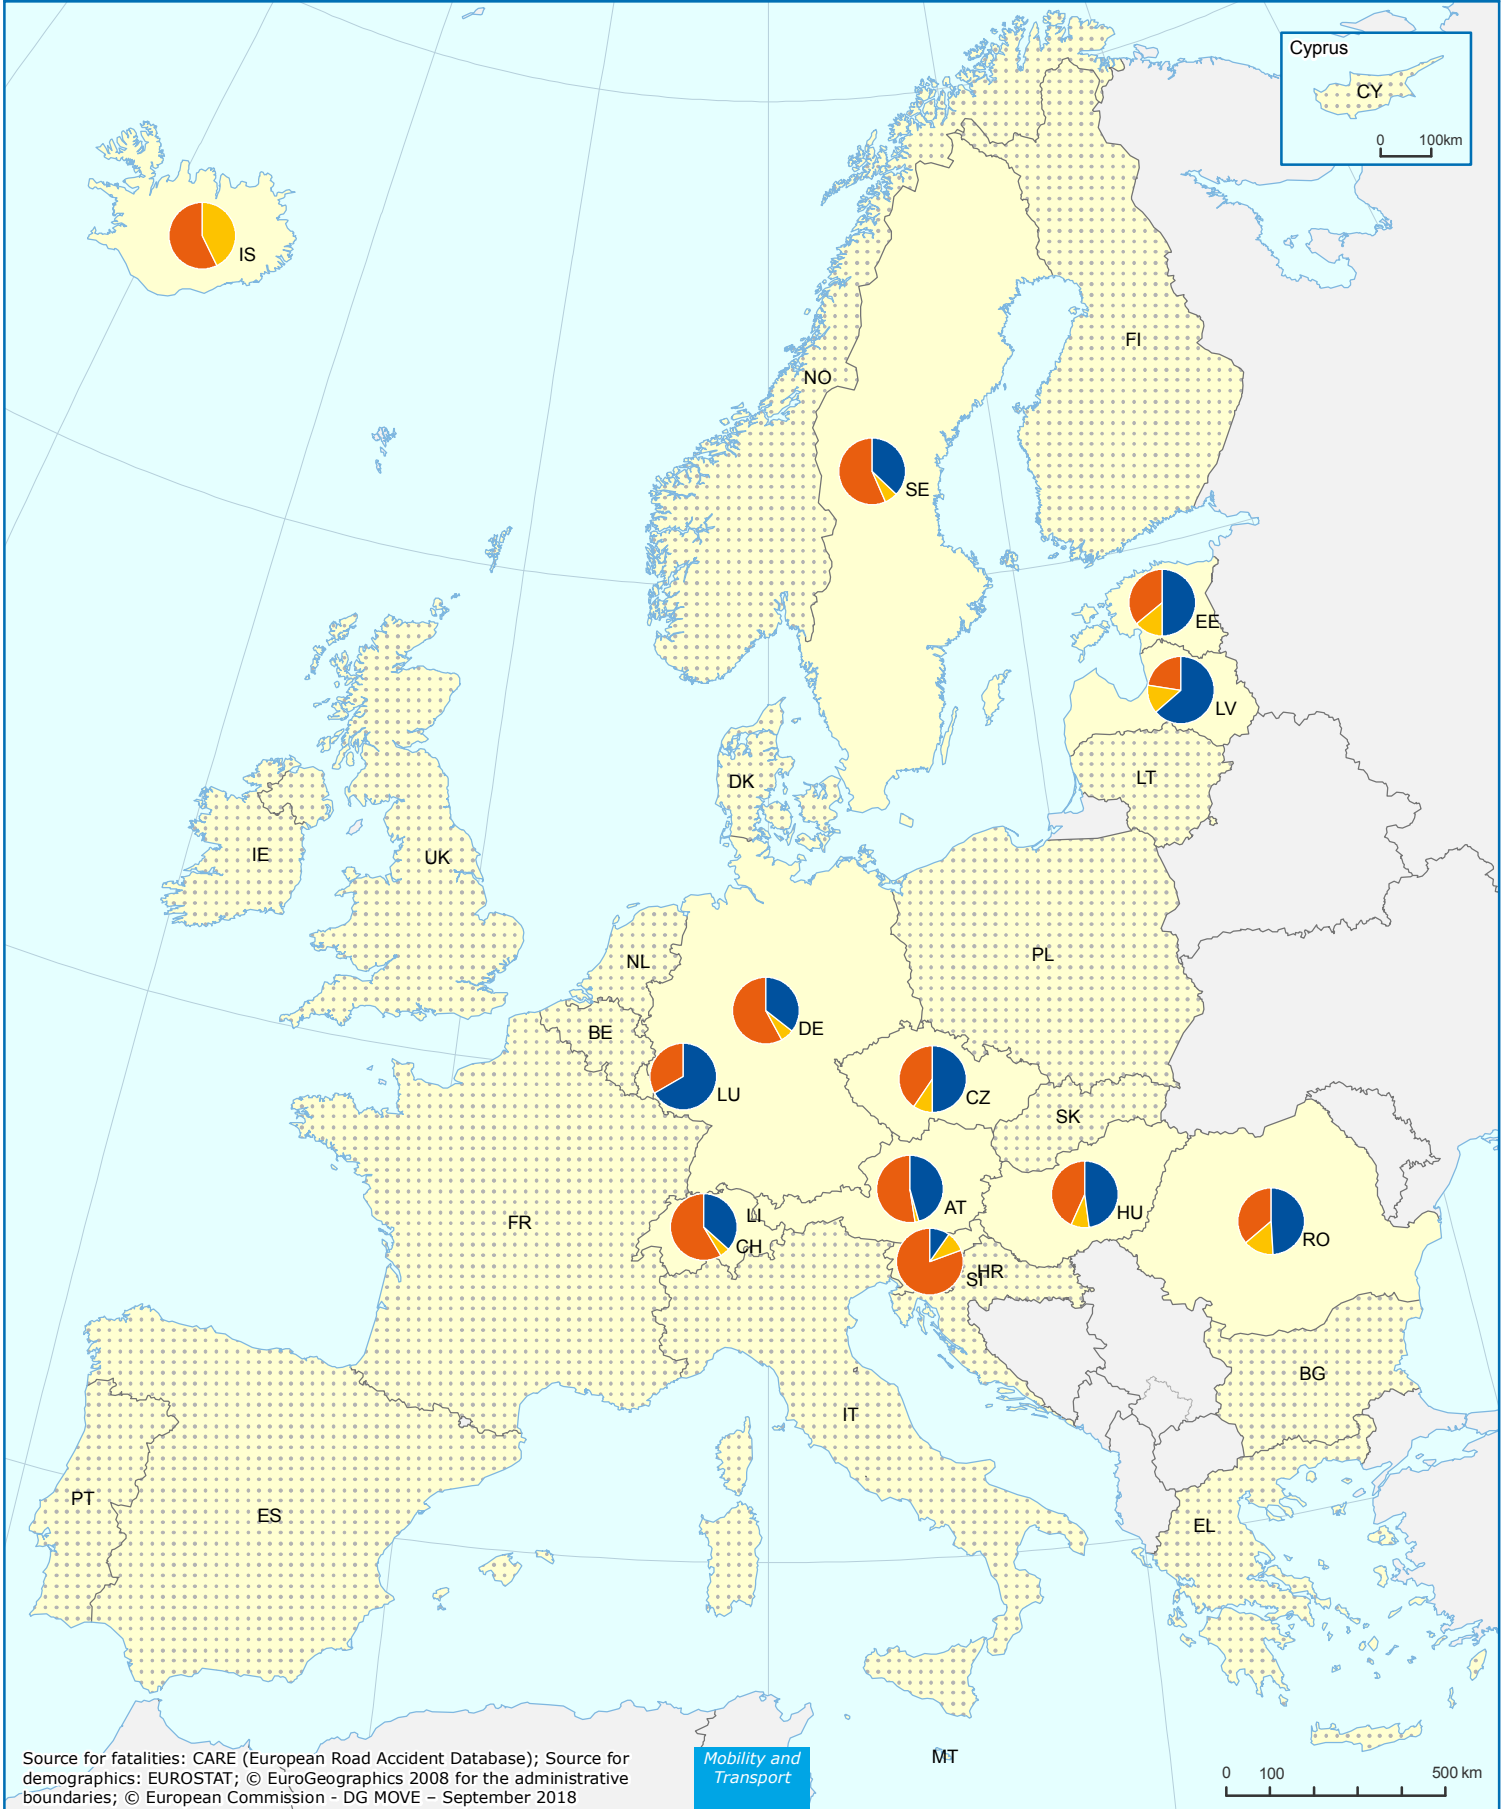

# Road Deaths by User Type 2017

*Inside Built-Up Areas*

..... data not available

Source for fatalities: CARE (European Road Accident Database); Source for demographics: EUROSTAT; © EuroGeographics 2008 for the administrative boundaries; © European Commission - DG MOVE - September 2018