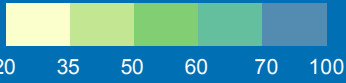

Road Deaths per Million Inhabitants 2015

data not available

Source for fatalities: CARE (European Road Accident Database); Source for demographics: EUROSTAT; © EuroGeographics 2008 for the administrative boundaries; © European Commission - DG MOVE - December 2017