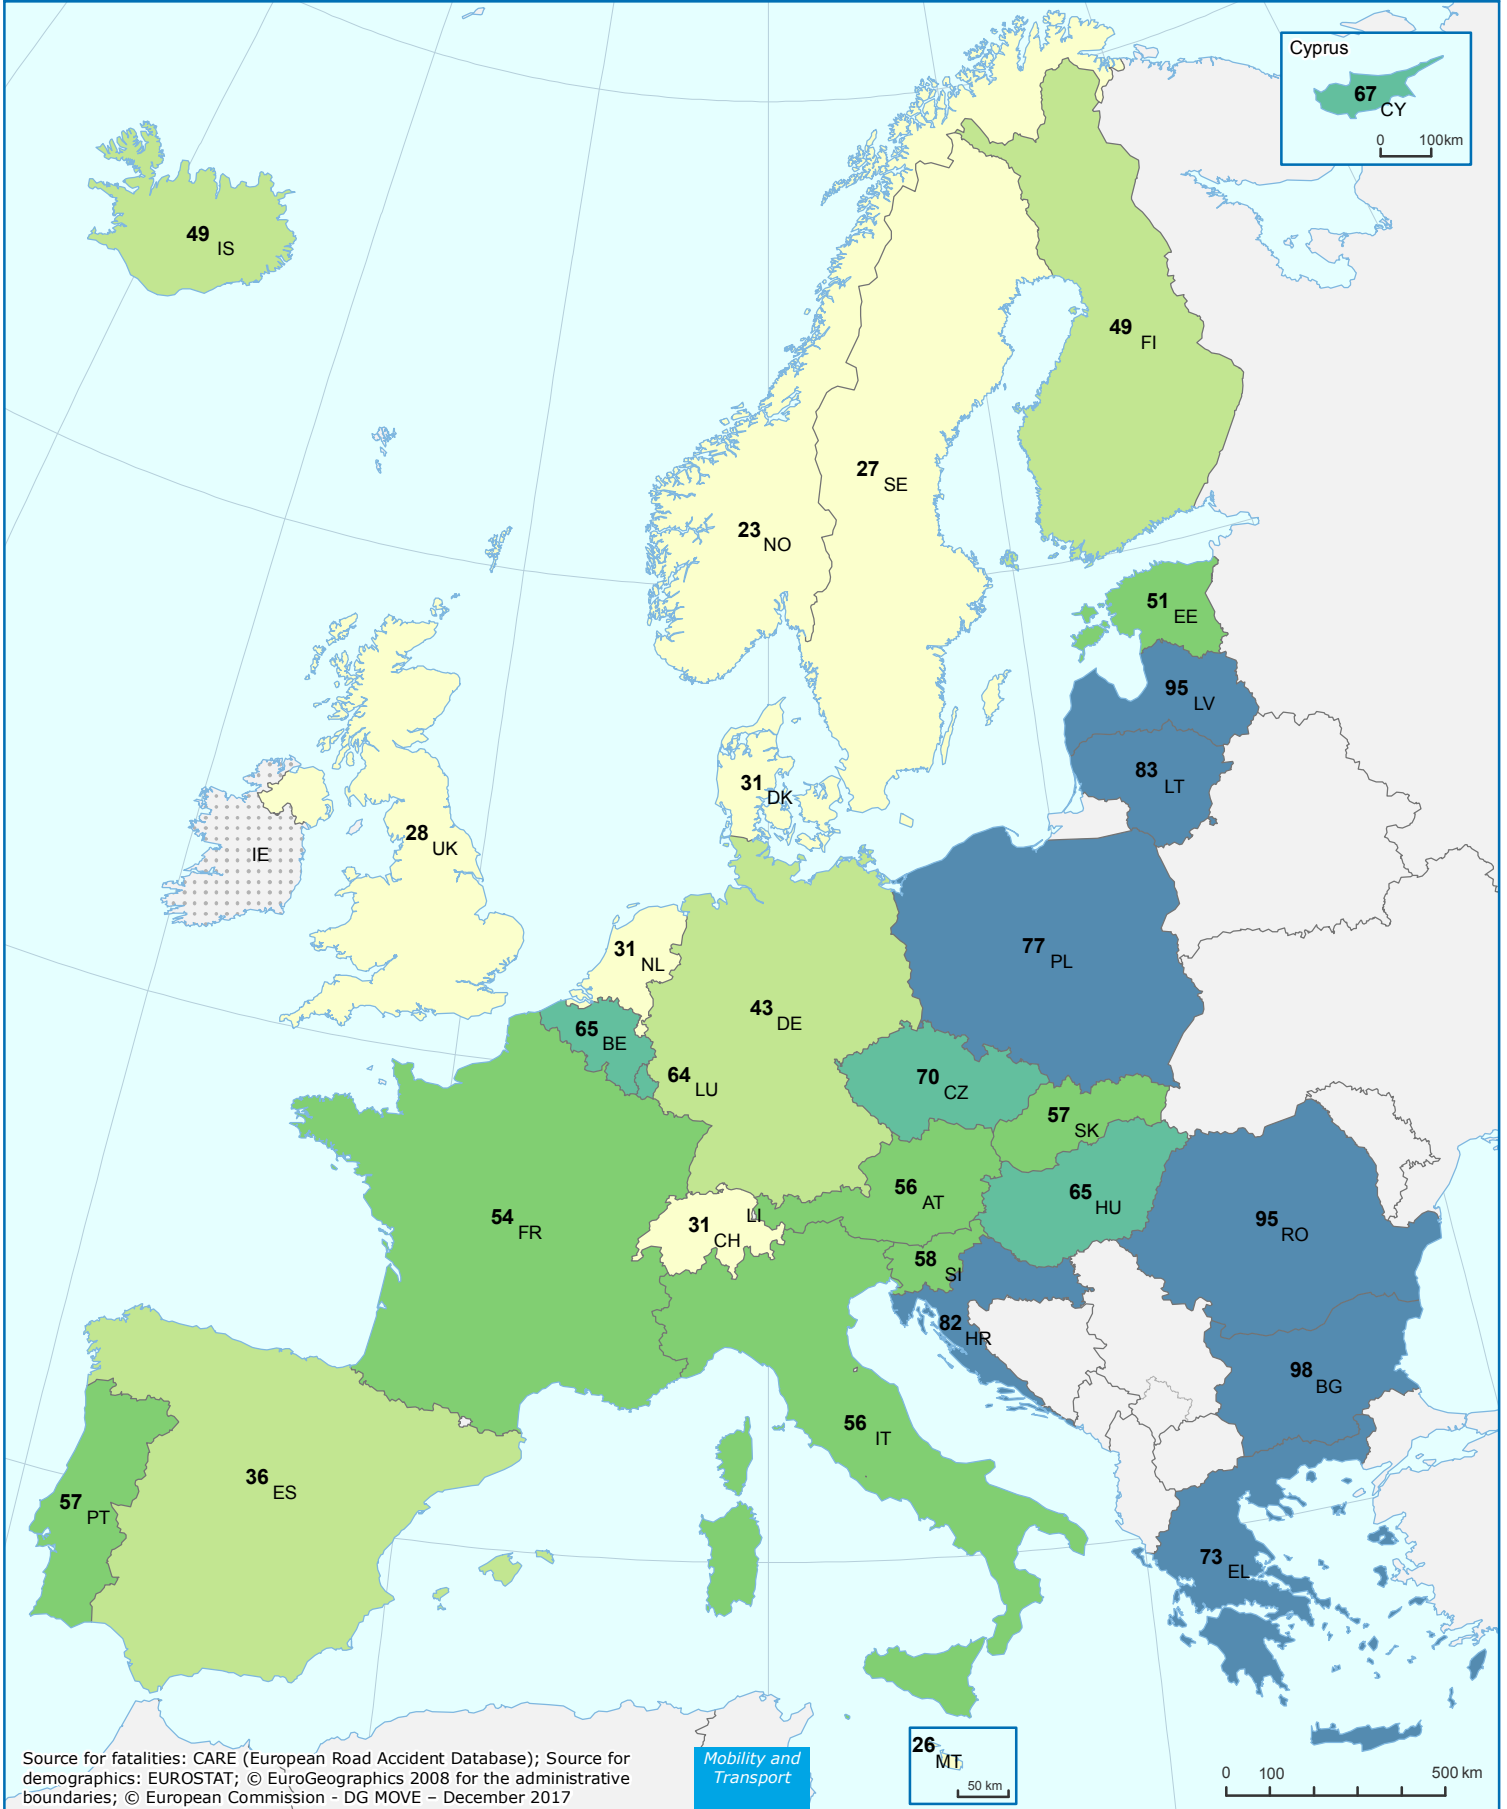

Road Deaths per Million Inhabitants 2015

data not available

Source for fatalities: CARE (European Road Accident Database); Source for demographics: EUROSTAT; © EuroGeographics 2008 for the administrative boundaries; © European Commission - DG MOVE - December 2017