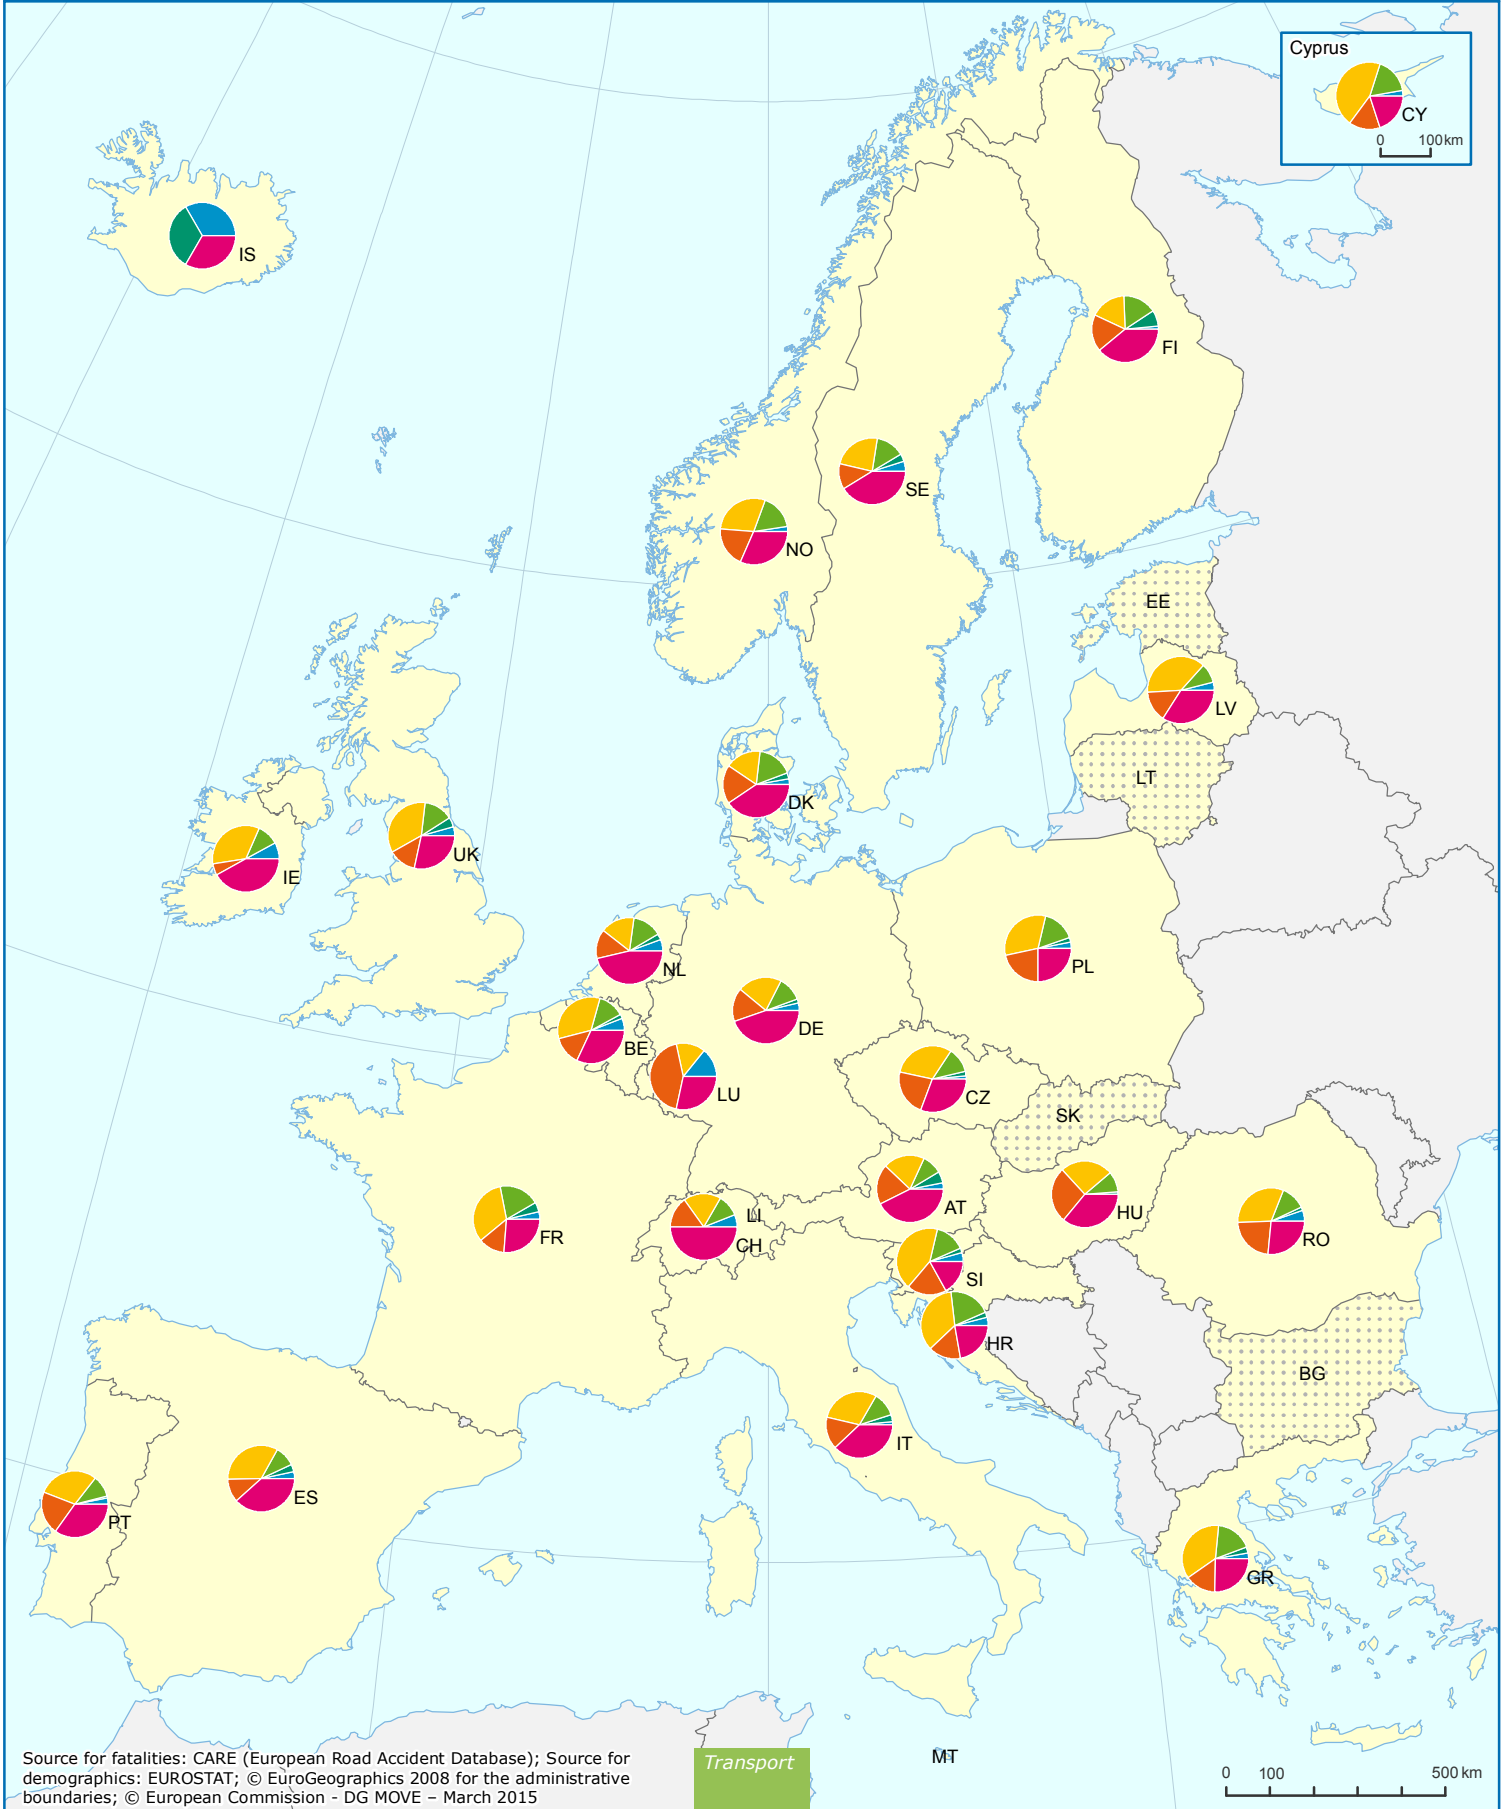

Road Deaths by Age Group 2011

Inside Built-Up Areas

data not available

Source for fatalities: CARE (European Road Accident Database); Source for demographics: EUROSTAT; © EuroGeographics 2008 for the administrative boundaries; © European Commission - DG MOVE - March 2015