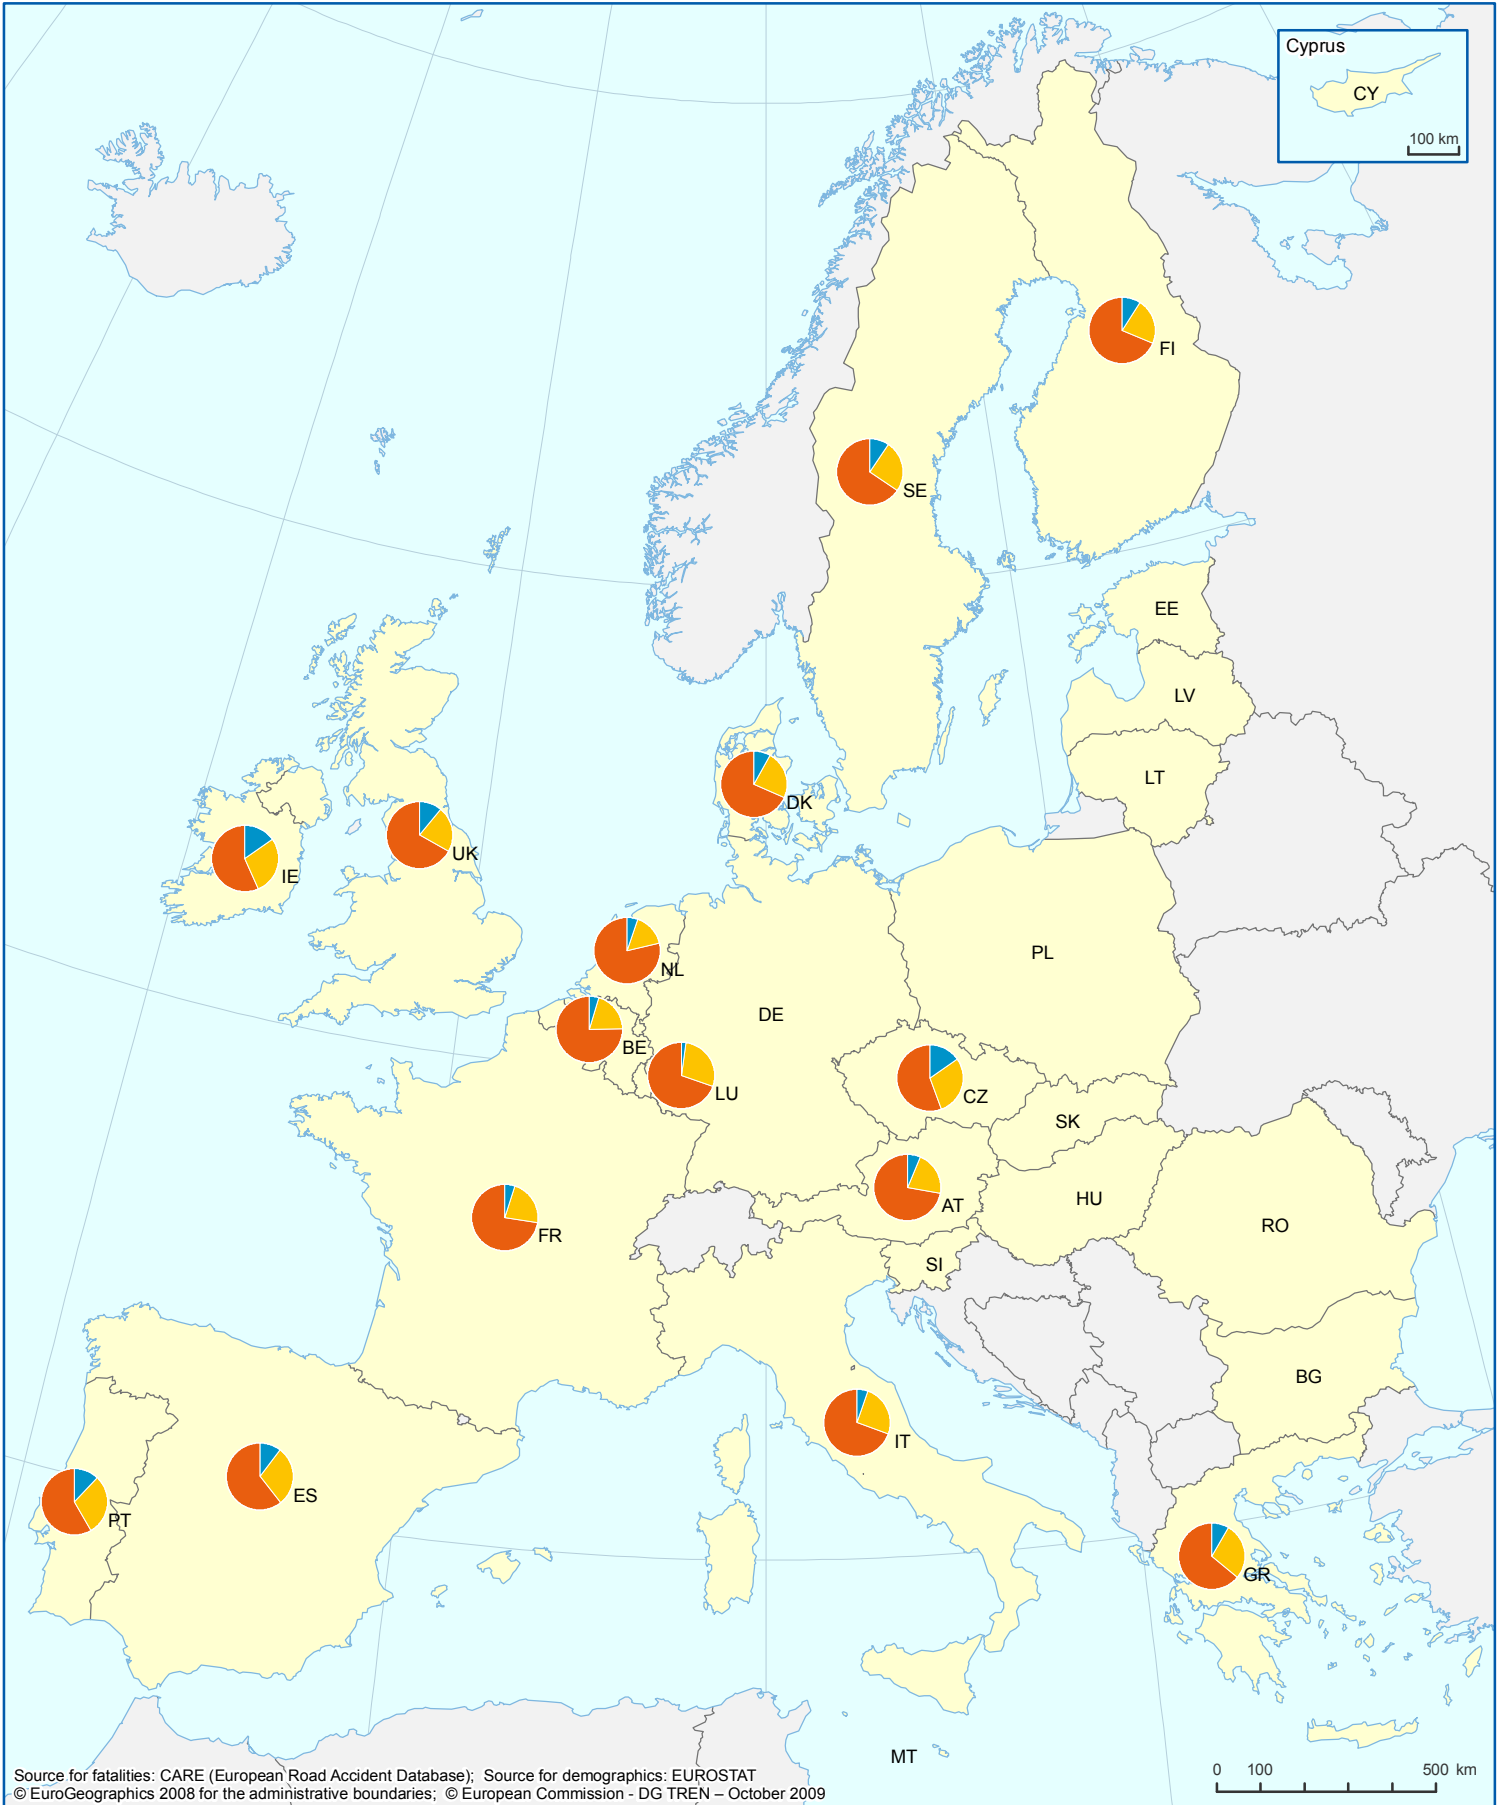

Road Deaths by User Type 2001

Outside Built-Up Areas

Source for fatalities: CARE (European Road Accident Database); Source for demographics: EUROSTAT
© EuroGeographics 2008 for the administrative boundaries; © European Commission - DG TREN - October 2009