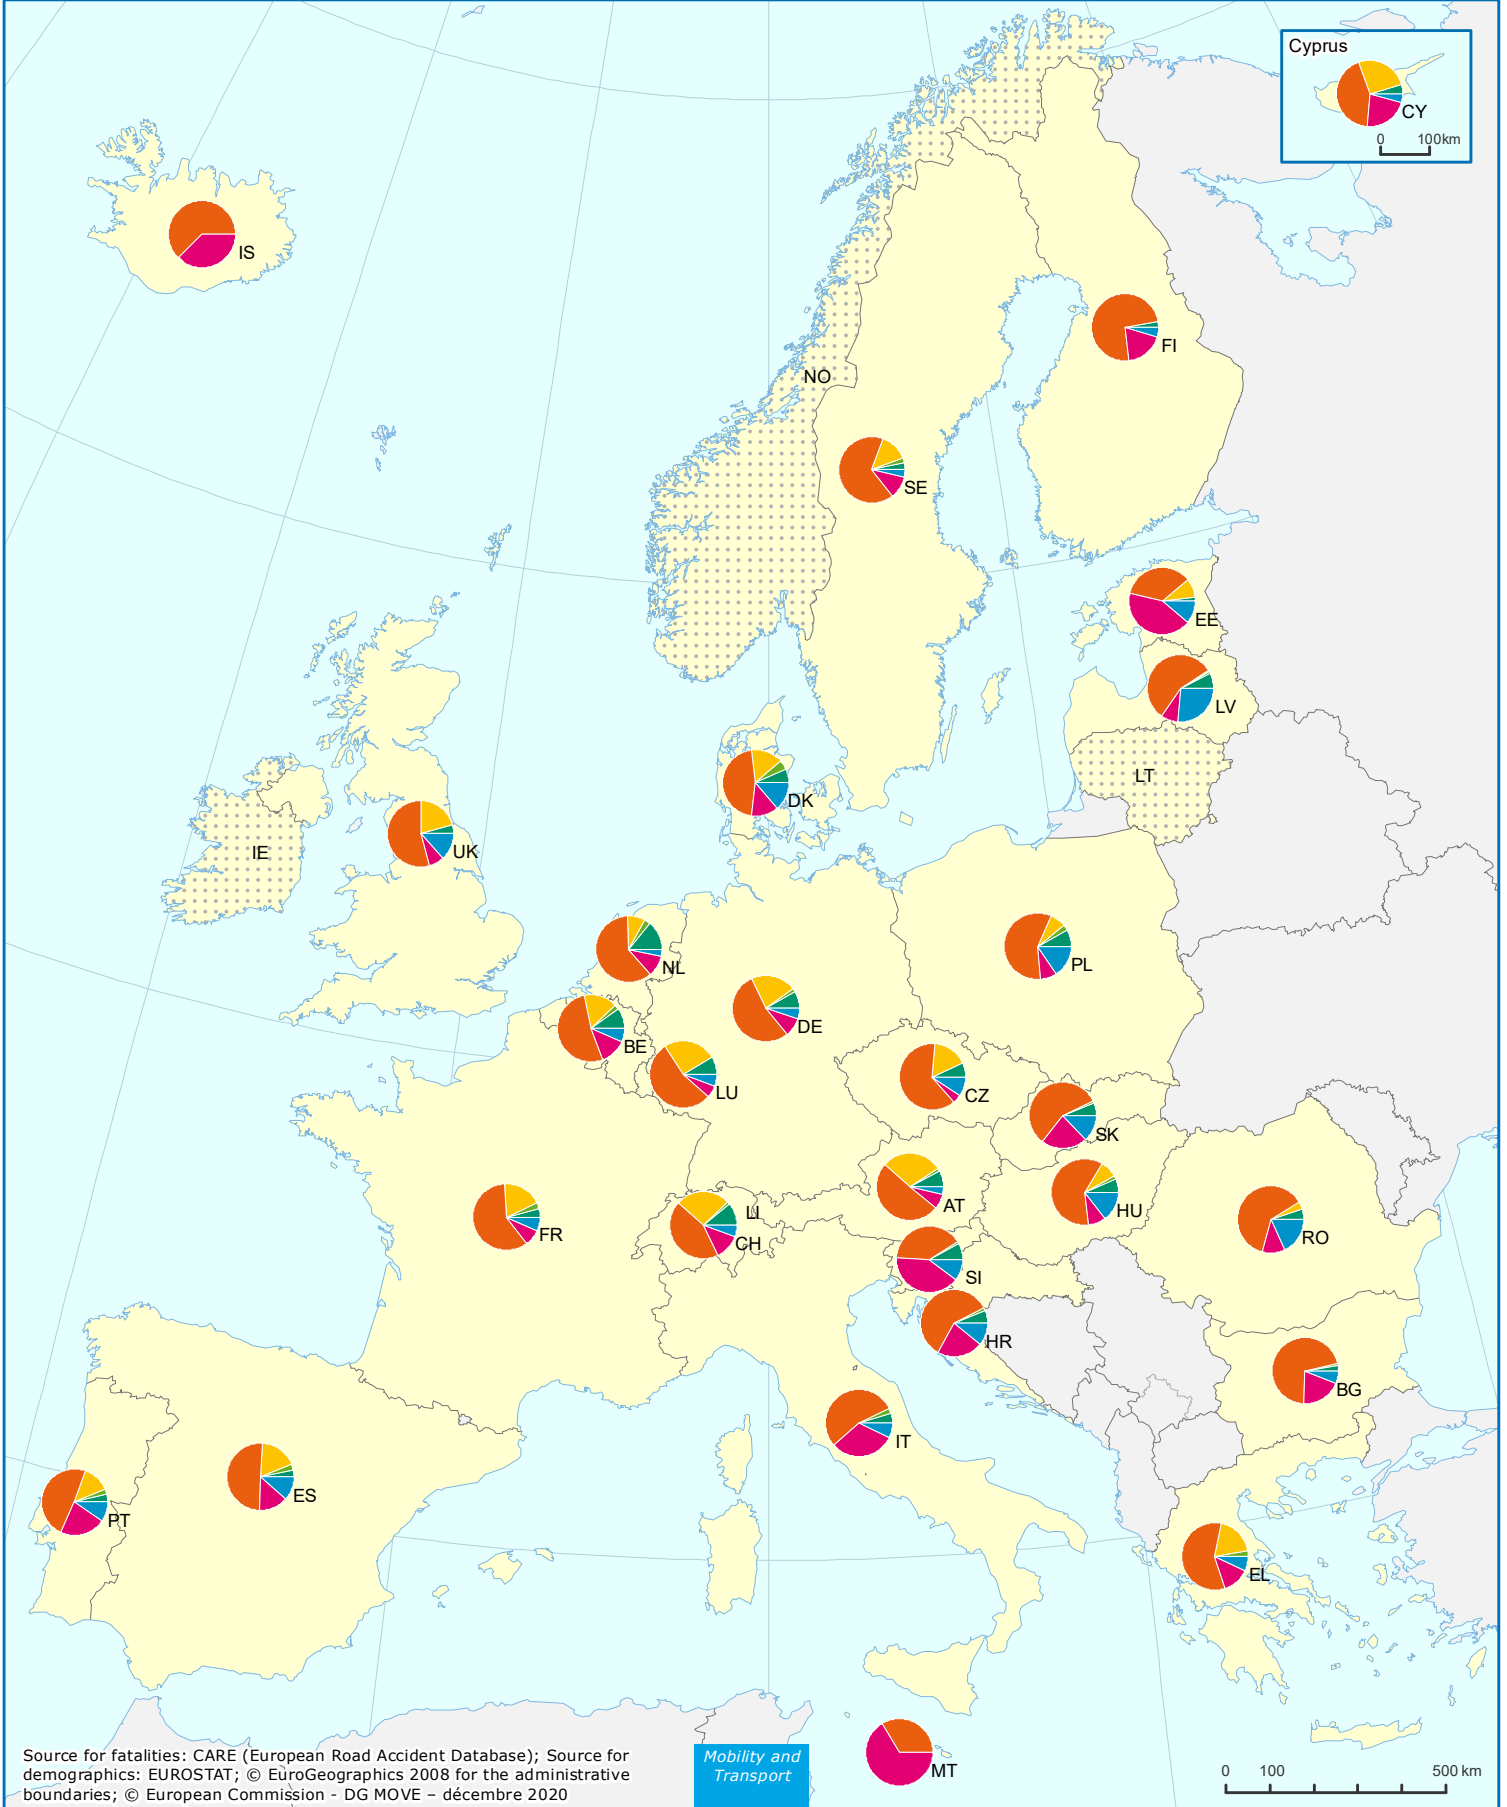

# Road Deaths by Transport Mode 2018

Outside Built-Up Areas

data not available

Source for fatalities: CARE (European Road Accident Database); Source for demographics: EUROSTAT; © EuroGeographics 2008 for the administrative boundaries; © European Commission - DG MOVE - décembre 2020