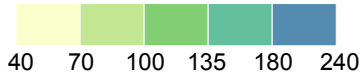

# Road Deaths per Million Inhabitants 2001

EU = 112