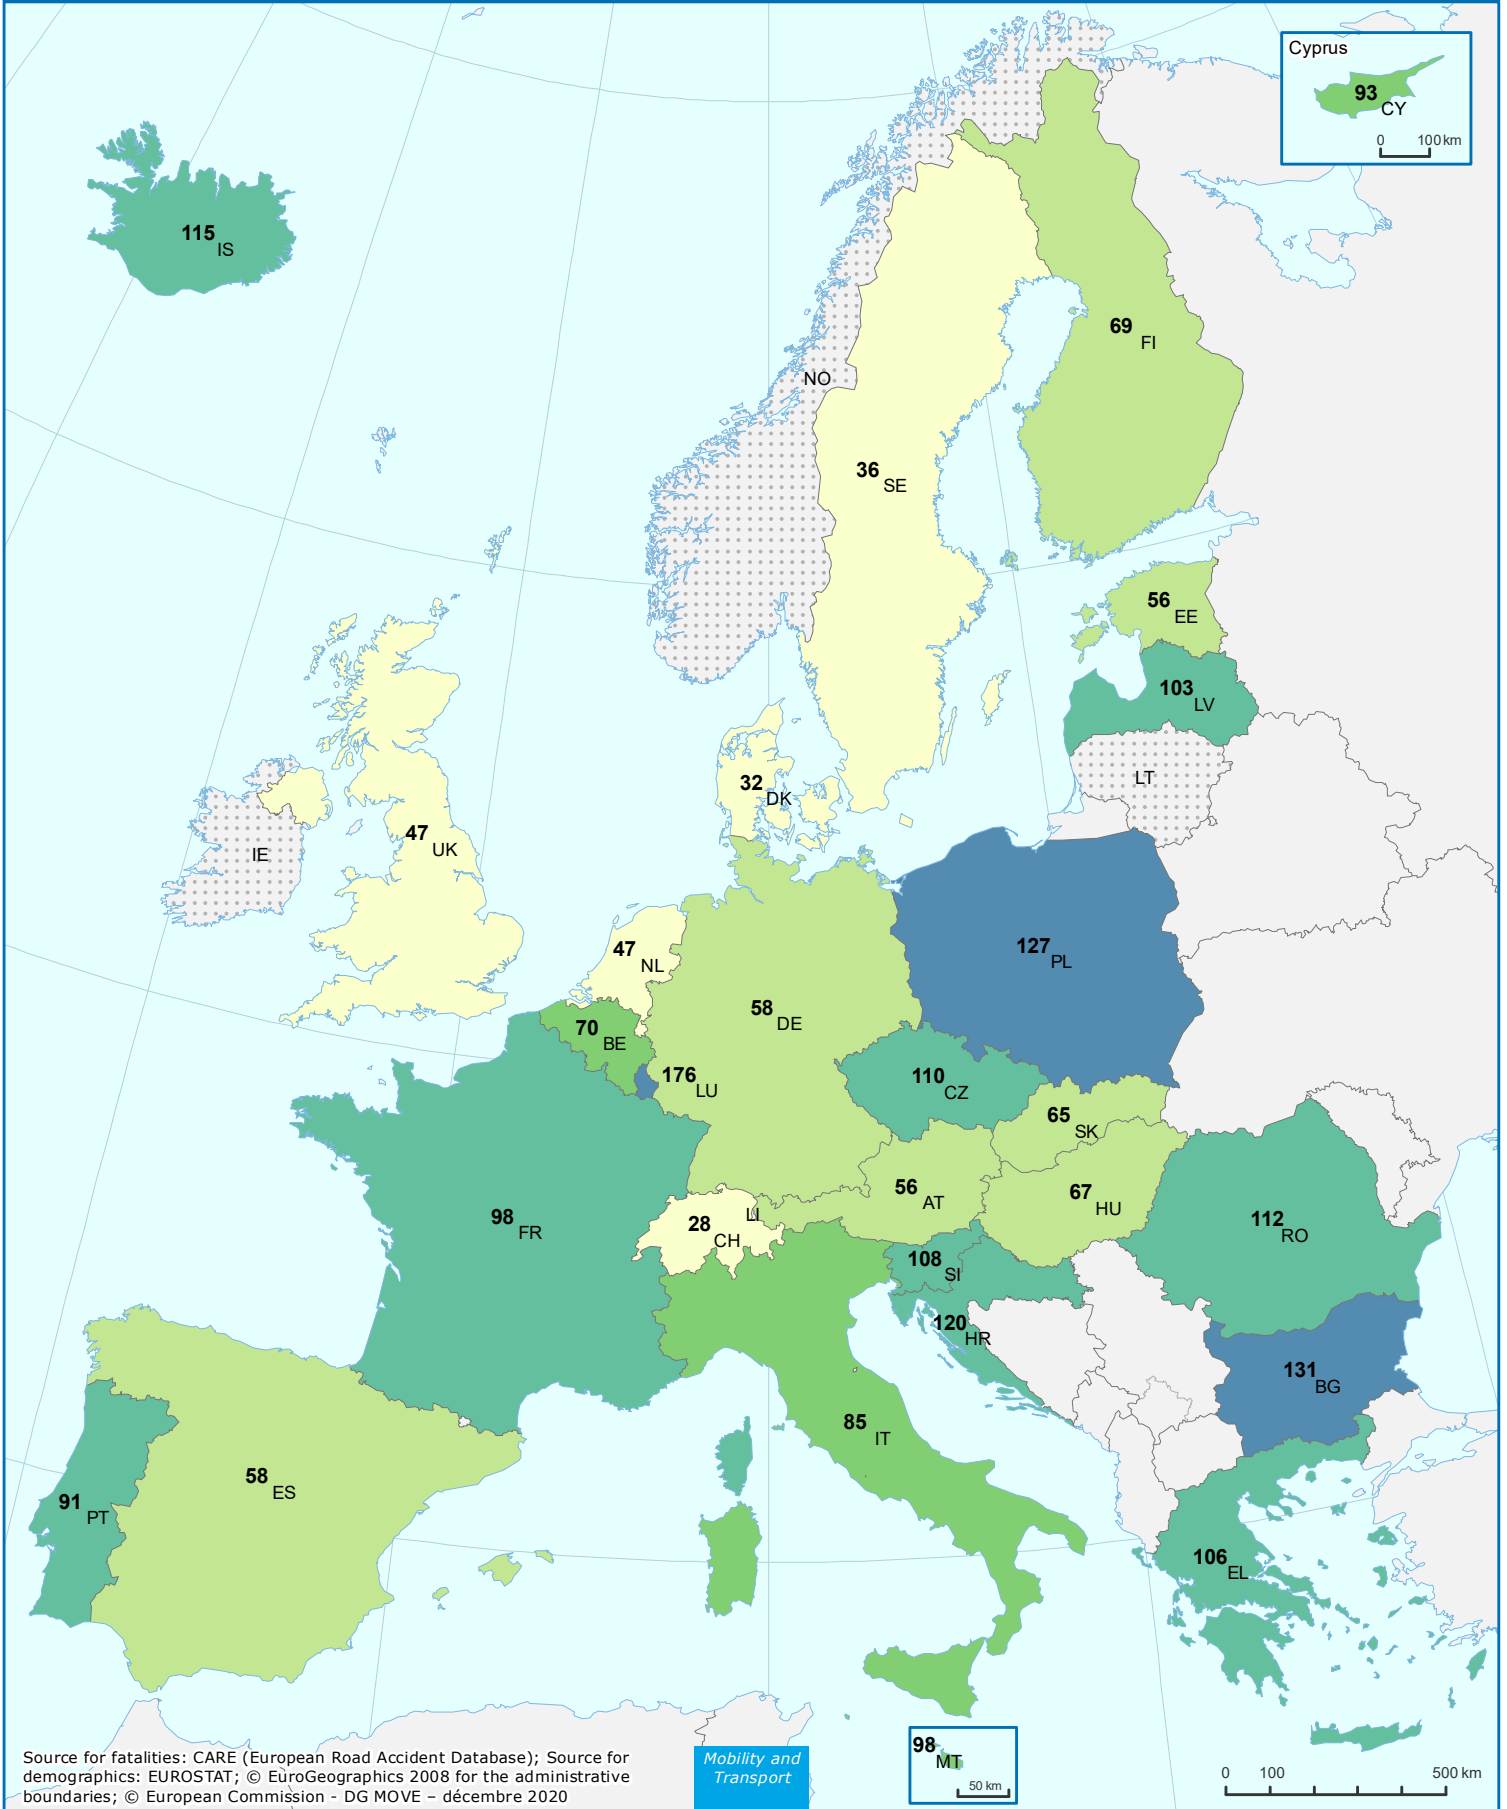

# Road Deaths per Million Inhabitants 2018

data not available

Young People: Age 18-24

Source for fatalities: CARE (European Road Accident Database); Source for demographics: EUROSTAT; © EuroGeographics 2008 for the administrative boundaries; © European Commission - DG MOVE - décembre 2020