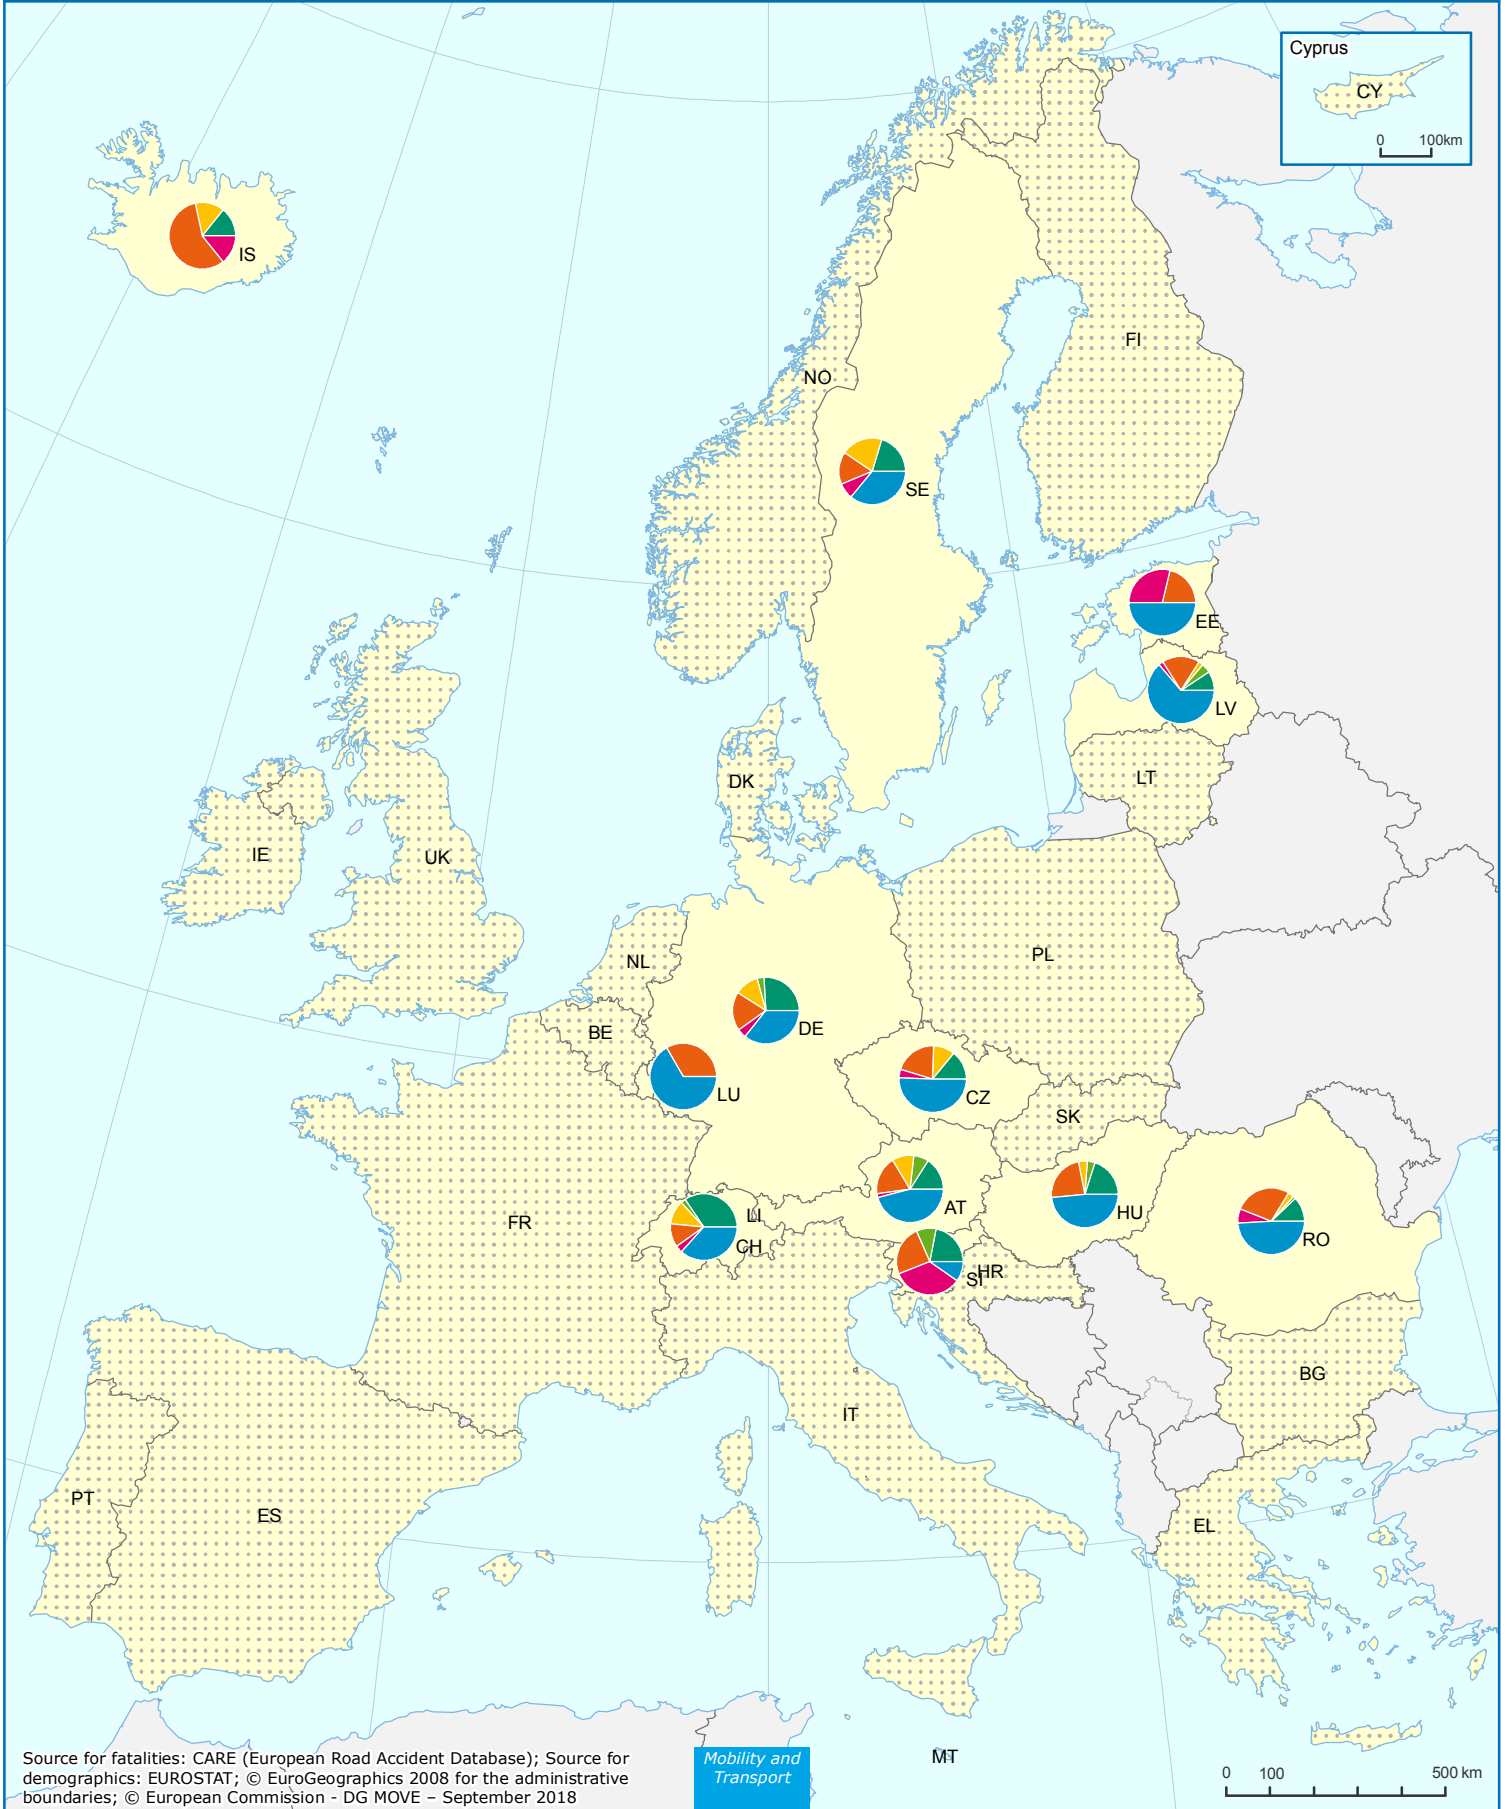

Road Deaths by Transport Mode 2017

Inside Built-Up Areas

data not available

Source for fatalities: CARE (European Road Accident Database); Source for demographics: EUROSTAT; © EuroGeographics 2008 for the administrative boundaries; © European Commission - DG MOVE - September 2018