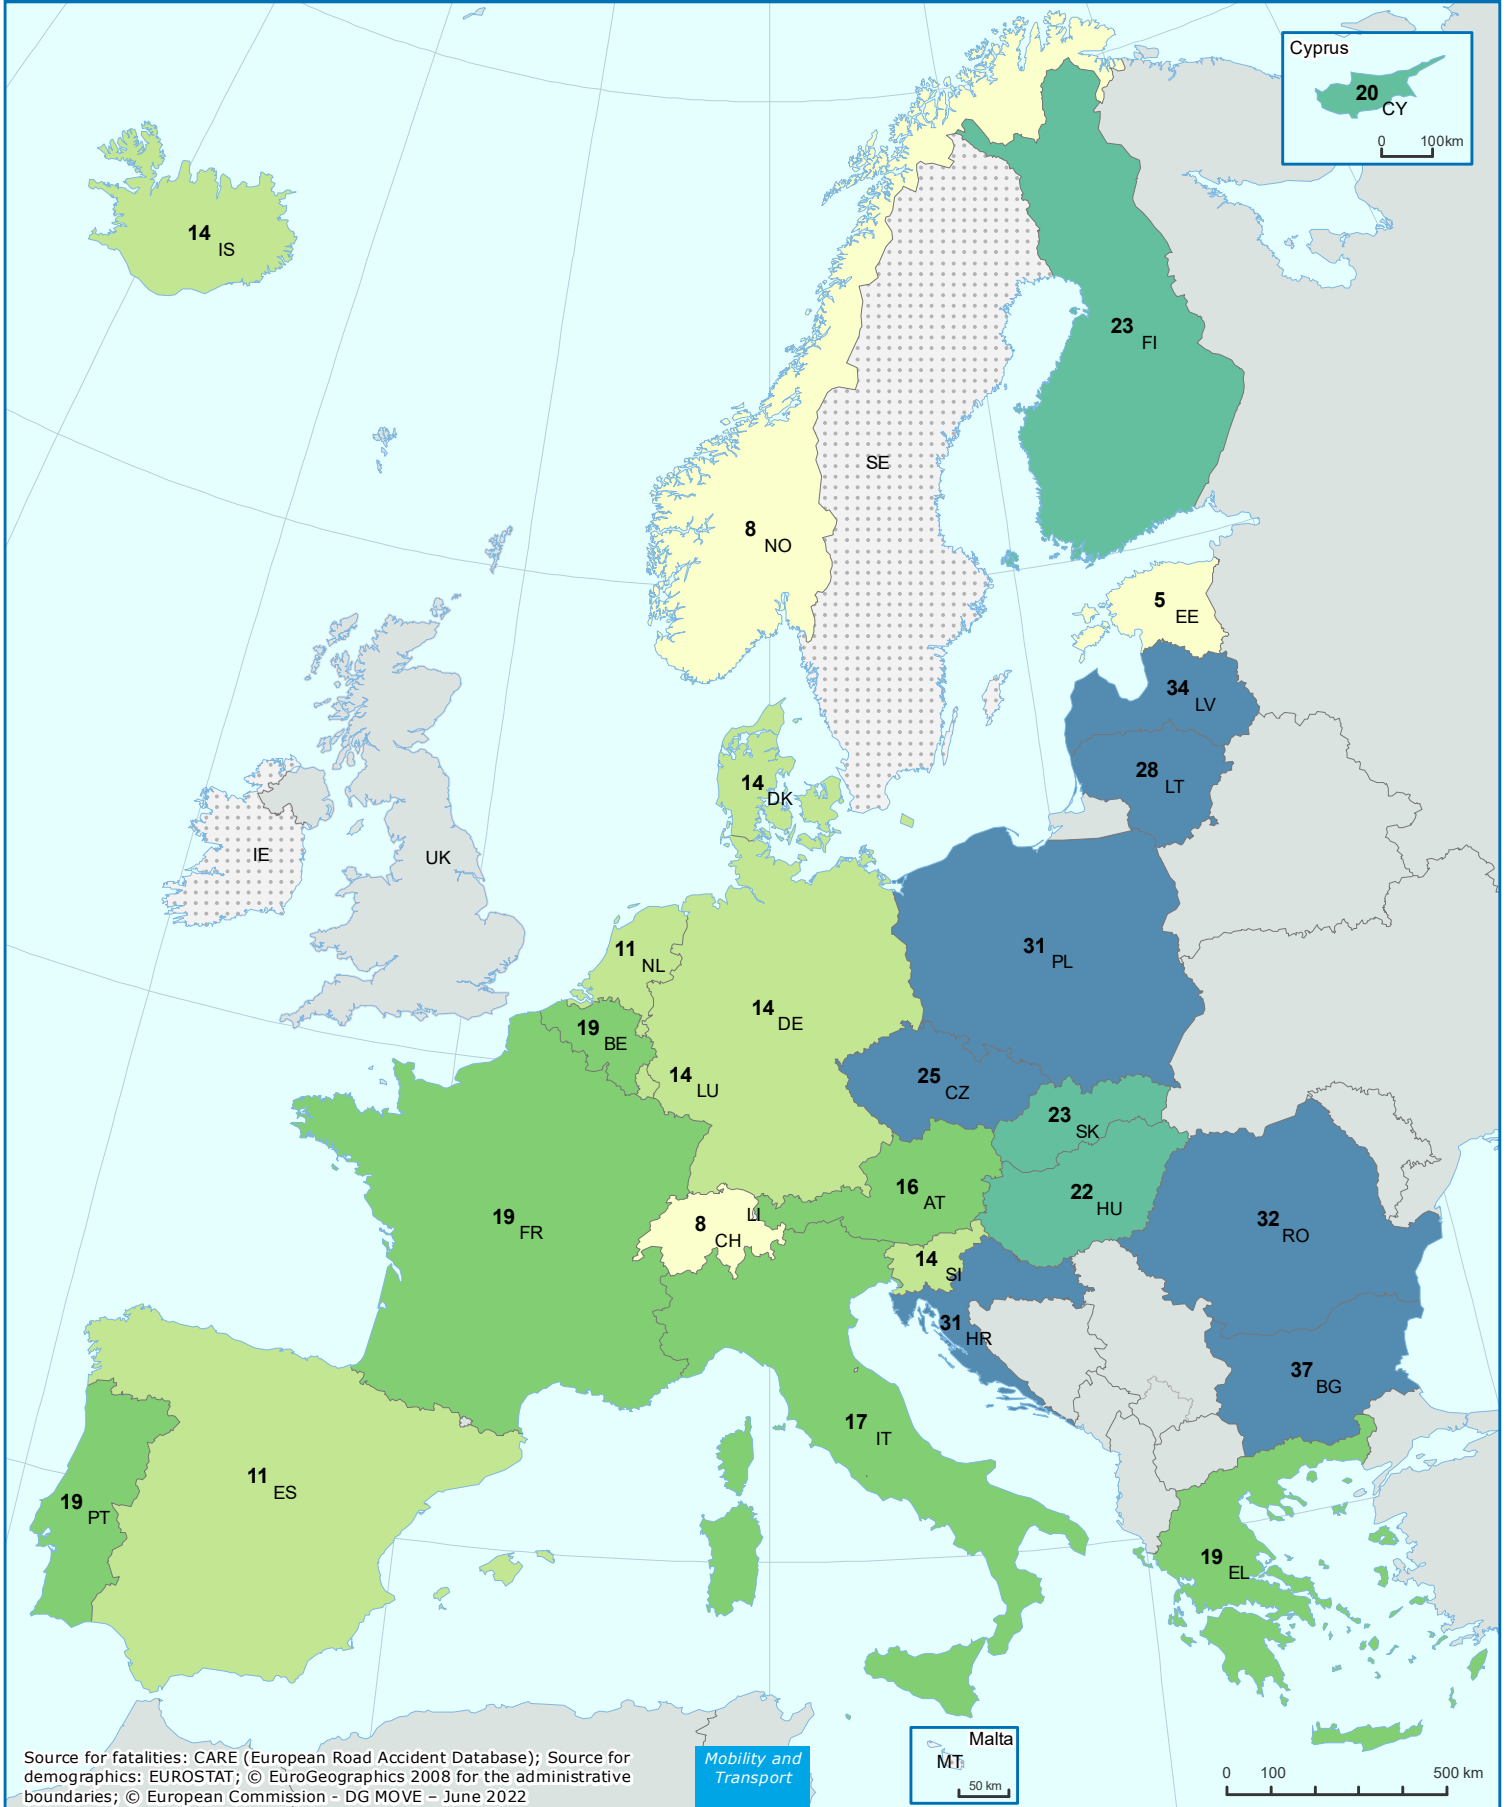

# Road Deaths per Million Inhabitants 2020

data not available

*Cars and Taxis*

Source for fatalities: CARE (European Road Accident Database); Source for demographics: EUROSTAT; © EuroGeographics 2008 for the administrative boundaries; © European Commission - DG MOVE - June 2022