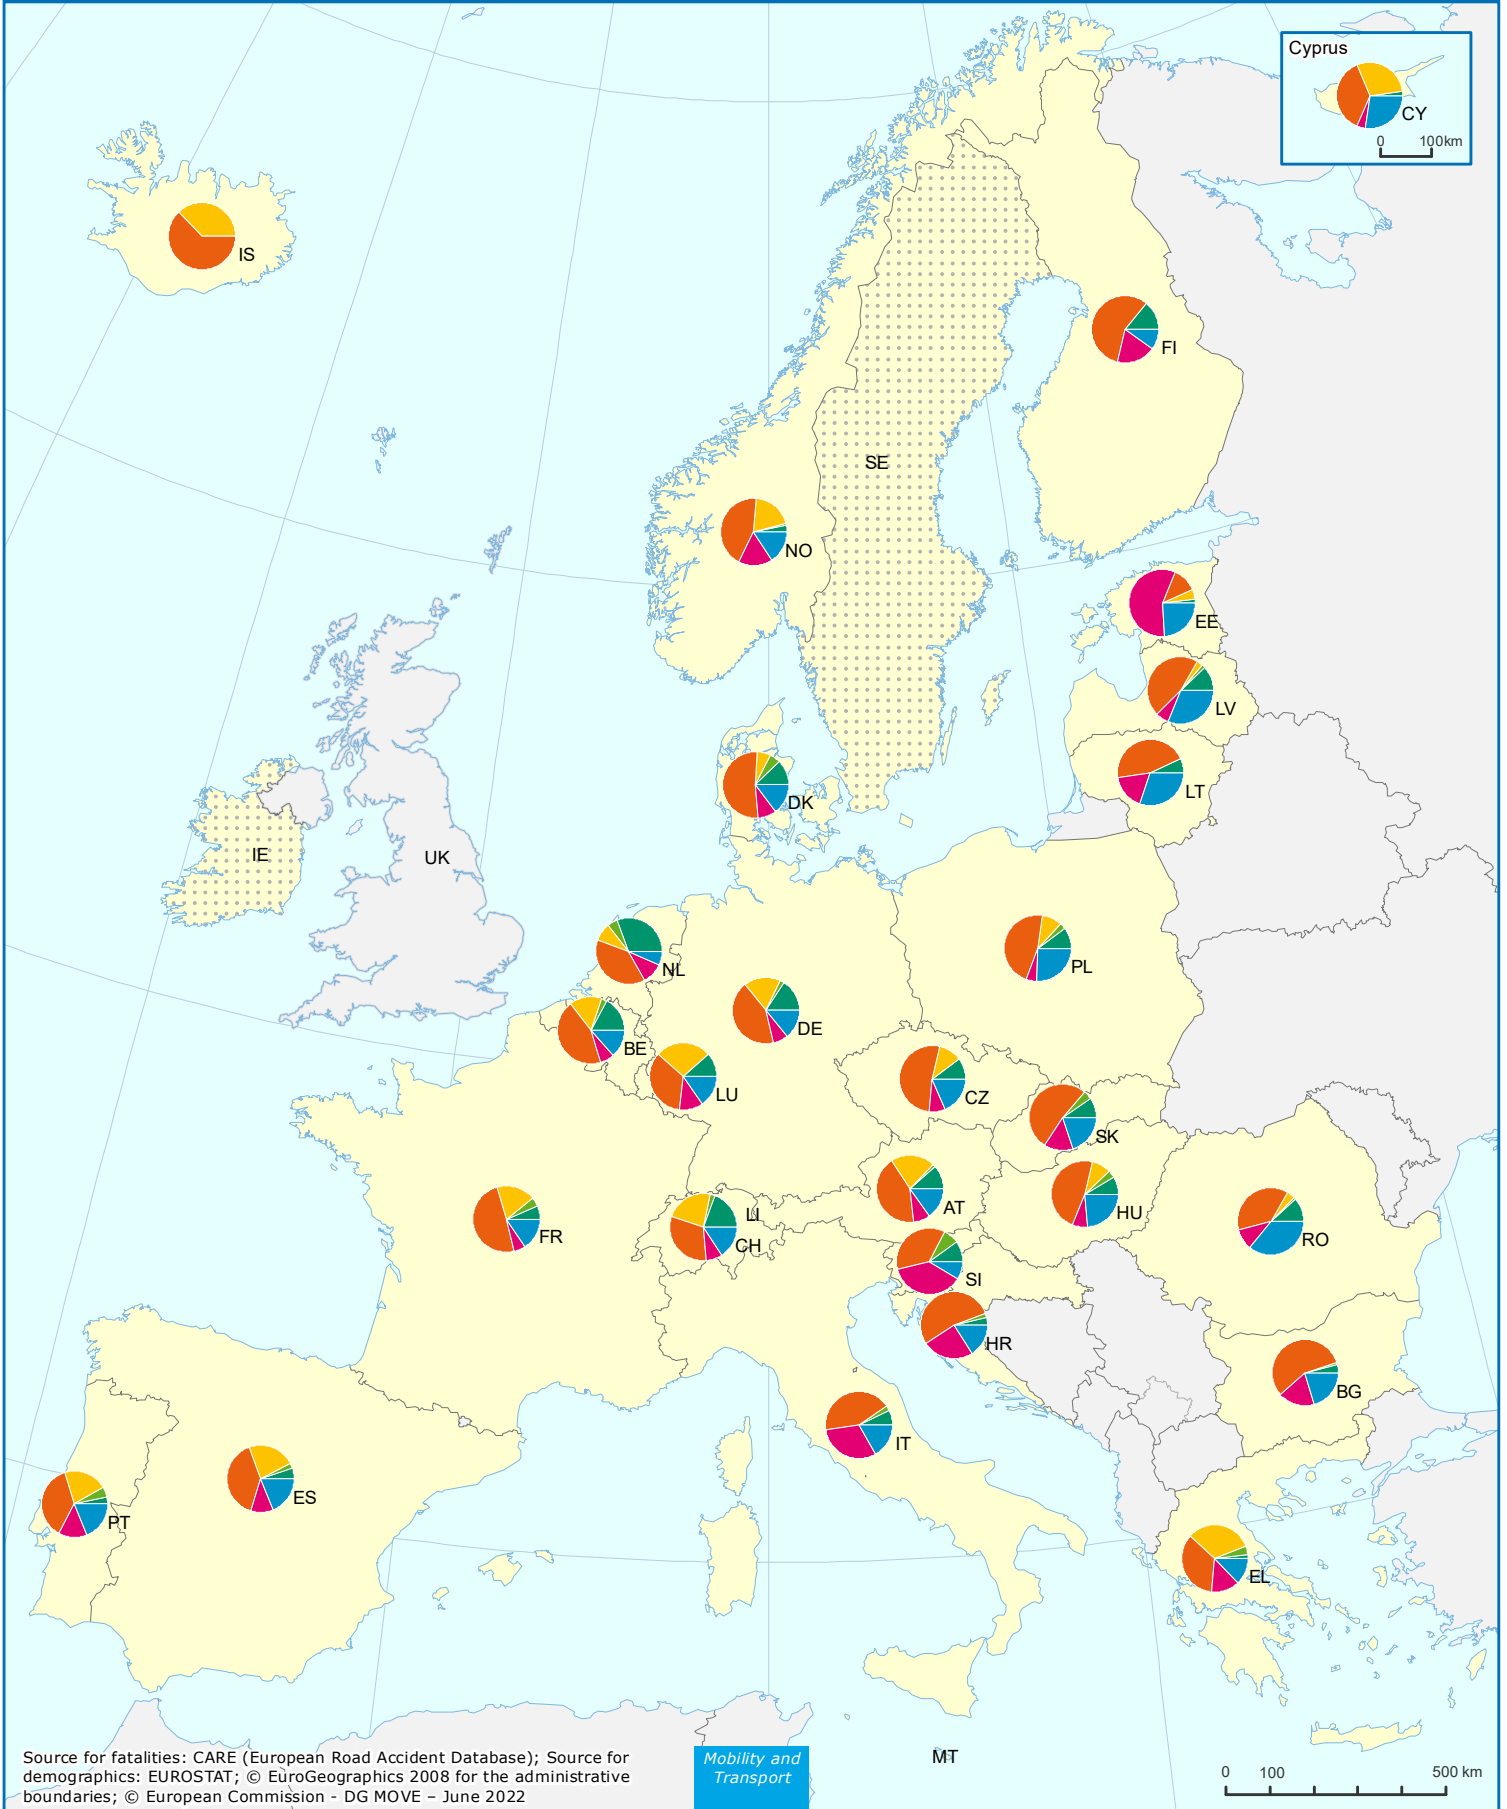

Road Deaths by Transport Mode 2020

data not available

Source for fatalities: CARE (European Road Accident Database); Source for demographics: EUROSTAT; © EuroGeographics 2008 for the administrative boundaries; © European Commission - DG MOVE - June 2022